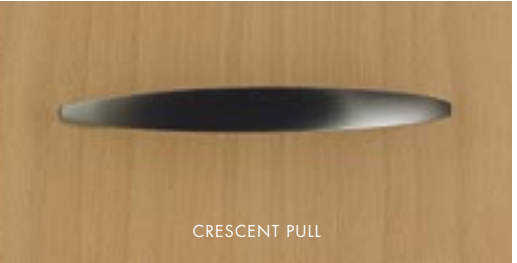

CASSINO II TABLES,  
TEARDROP, KIDNEY & ROUND TRANSITIONAL

ONE, TWO & THREE  
LEG OPTIONS: STAR BASE, T LEGS & FOUR LEGS  
WITH CASTERS OR LEVELERS

LUMEN TABLES: SQUARE & ROUND WITH STAR BASES  
& SQUARE WITH FOUR LEGS & CASTERS

ONE: ROUND SERIES TABLES  
TWO: PRESTO TABLE, RACETRACK  
THREE: SUMMIT SERIES™ TABLES, ROUND & SQUARE

ADJUSTABLE DIVIDERS AND FELT-LINED PENCIL TRAYS HIGHLIGHT EXCEPTIONALLY VERSATILE DRAWER SYSTEMS.

**OPTIONS**

FLUSH PULL (ONLY AVAILABLE FOR ECO)

ARC PULL

CRESCENT PULL

CURVED TAB PULL

LONG TAB PULL

ROUND HANDLE PULL

SMILE PULL

LUMEN TABLES FEATURE GEIGER'S HIGHLY FUNCTIONAL NERVE CENTER™, DISCREETLY HIDDEN BY HINGED ACCESS DOORS.