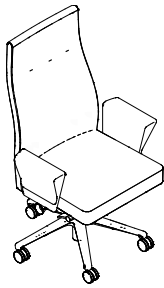

Geiger Sotto™ • Highback upholstered arms	<i>single top stitch</i> SSC4H	24	27 3/8	45 1/2	$2,095	COL Group A Group B Group C Group D Group E Group F Group G Group H	+270 Group J Group K Group L Group M Group N Group P Group Q Group R +2,052	
		<i>COM/COL ..... 3 yards, 54 sq. ft.</i>						
		<i>Seat height ..... 18" to 23 1/2"</i>						
		<i>Arm height ..... 24 7/8" to 30 3/8"</i>						
		<i>Overall height ..... 44 1/2" to 50"</i>