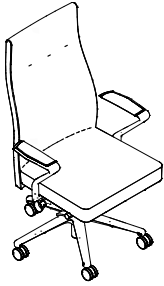

Product Number	Depth	Width	Overall Height	Basic/COM Price	Upholstery Price	Upholstery Price	
Geiger Sotto™ • Highback aluminum arms	<i>single top stitch</i> SSC5H	24	27 3/8	45 1/2	$1,695	COL Group A Group B Group C Group D Group E Group F Group G Group H	+180 Group J Group K Group L Group M Group N Group P Group Q Group R +1,368	
	<i>selvage edge stitch (leather only)</i> SSC2H	24	27 3/8	45 1/2	$1,895	Group J Group K Group L Group M Group N Group P Group Q Group R	+260 +290 +320 +360 +400 +440 +900 +1,368	
		<i>COM/COL ..... 2 yards, 36 sq. ft.</i>						
		<i>Seat height ..... 18" to 23 1/2"</i>						
		<i>Arm height ..... 24 7/8" to 30 3/8"</i>						
		<i>Overall height ..... 44 1/2" to 50"</i>